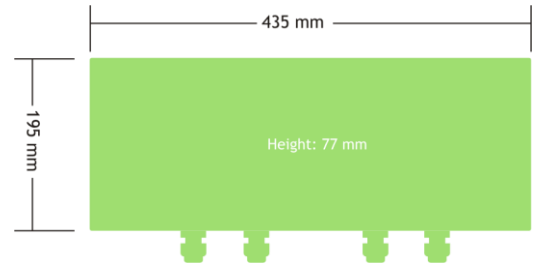

Specifications

Power Supply

Power supply voltage	11 to 30 Vdc
Supply current (Max)	3.5 A

Radio

Radio type	Licence exempt transceiver
Radio frequency	2.4 GHz
Transmit power	10 mW
Range	Up to 800 m

Environmental

Operating temperature range	0 to 50 °C
Storage temperature range	-20 to 70 °C
Maximum humidity	95% non-condensing
IP rating (excluding USB connector)	IP65

Mechanical

Electrical

Order Codes

T24-LD1

Wireless large display with four 100 mm LED digits