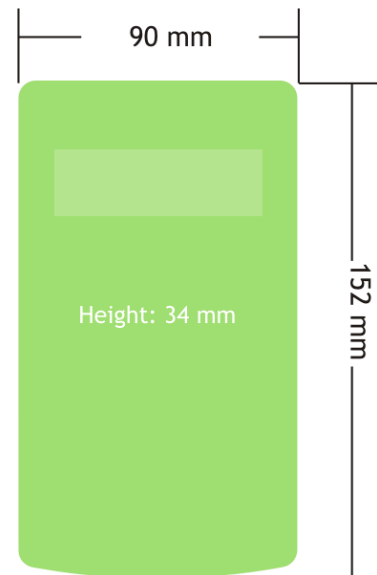

Specifications

Power Supply

Power supply voltage 2.5 to 3.6 Vdc

2 off AA 1.5V primary cells

Battery Life

Based on 2 Ah capacity batteries

Continuous operation 35 hours

Standby mode (powered off) 1.5 years

Radio

Radio type Licence exempt transceiver

Radio frequency 2.4 GHz

Transmit power 10 mW

Range Up to 800 m

Environmental

Operating temperature range -10 to 50 °C

Storage temperature range (no batteries) -40 to 85 °C

Maximum humidity 95% non-condensing

IP rating (ACM and ACMi) IP67/Nema4

Mechanical