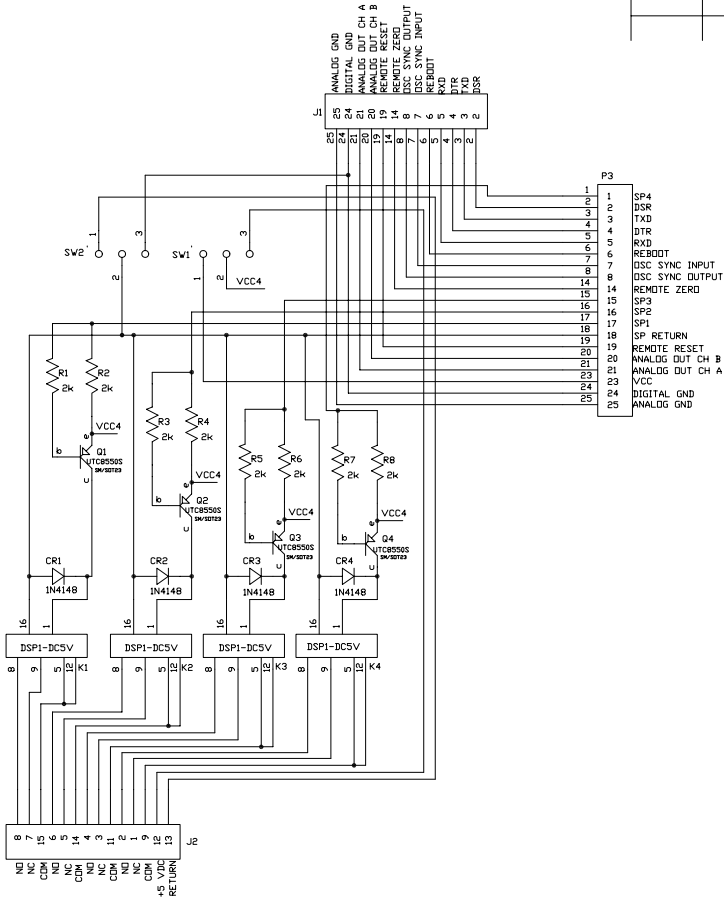

EAN/ECN	REV	DESCRIPTION	INITIATED	CHECKED	DATE

UNLESS OTHERWISE SPECIFIED
 ALL DIMENSIONS IN INCHES
 TOLERANCES
 DECIMALS ANGULAR
 .XX FOR +/- .01
 .XXX FOR +/- .005 +/- .3'
 MODEL NO.
 DRAWN. Bao Yazhi DATE 2003.7
 CHECKED DATE
 APPROVED DATE

JL JINGLIANG ELECTRONICS LIMITED			
TITLE: RELAY BOARD SCHEMATIC FOR MP2000			
SIZE A4	MATERIAL ---	P/N	REV A
SCALE 1:1		SHEET 1 OF 1	

Distribuidor

Brasil e América do Sul

CONTATO

Endereço

Rua Sete de Setembro, 2671 - Centro
13560-181 - São Carlos - SP - Brasil