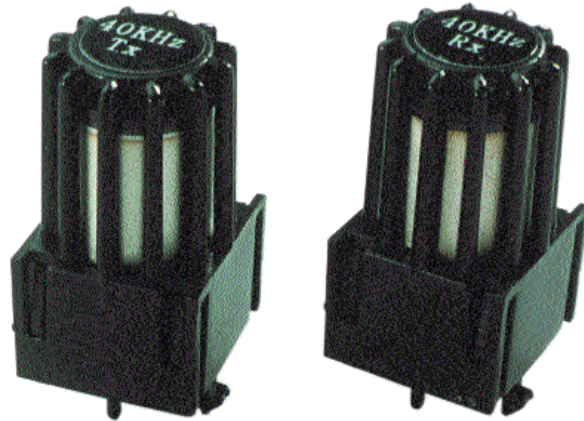

40kHz Omni Directional Ultrasound Transmitters

40kHz Wide Angle Ultrasound Receivers

Piezoelectric film (PVDF) ultrasound transmitter and receivers offer unique advantages for air ranging applications.

Depending on the applications, resonance frequency and vertical beam directivity of the transmitter and receiver can easily be customized by changing the diameter and length of the PVDF cylinder. The receiver has a very wide horizontal beam angle and it can be reduced by changing the housing design if necessary.

PVDF transmitters and receivers also have very low resonance Q value of 5 and PVDF receivers have Q value of 4. This means that the rising time and the signal decay time are much faster than the conventional ceramic transmitters. This characteristic is suitable for high speed data acquisition or high speed digitizer applications.

Cylindrical 40kHz PVDF transmitters exhibit omni-directional horizontal beam directivity and broad band characteristics.

Cylindrical 40kHz PVDF receivers exhibit very wide horizontal beam directivity and broad band characteristics. These characteristics lend unique solutions in many applications such as

two-dimensional positioning, digitizer, object detection, and distance measurement.

A test board, consisting of snap-in mount holes and test pins, is available for easy evaluation of the 40kHz transmitters. A preamplifier is available for easy evaluation of the 40kHz receivers.